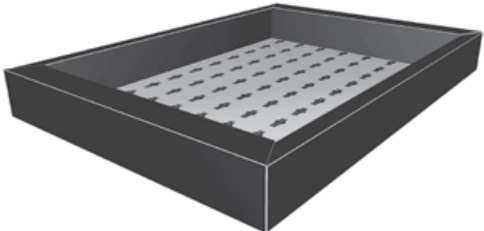

EVF41202

EVF4 Non-Glued Trays\EVF41 Rectangular\EVF412 Buffer Wall Trays\
EVF41202 Buffer Wall Tray with Shoulders