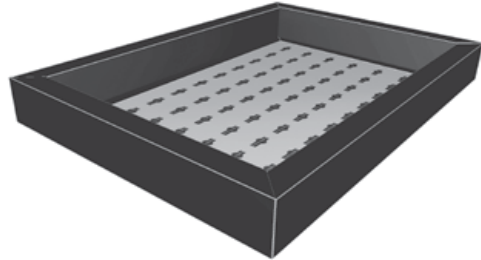

EVF41204

*EVF4 Non-Glued Trays\EVF41 Rectangular\EVF412 Buffer Wall Trays\
EVF41204 Buffer Wall Tray with Shoulders*