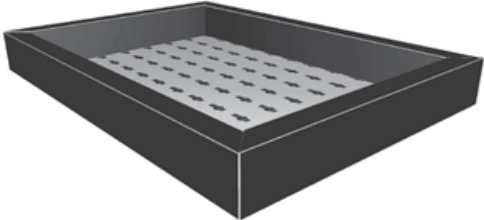

EVF41201

EVF4 Non-Glued Trays\EVF41 Rectangular\EVF412 Buffer Wall Trays\
EVF41201 Buffer Wall Tray with Shoulders