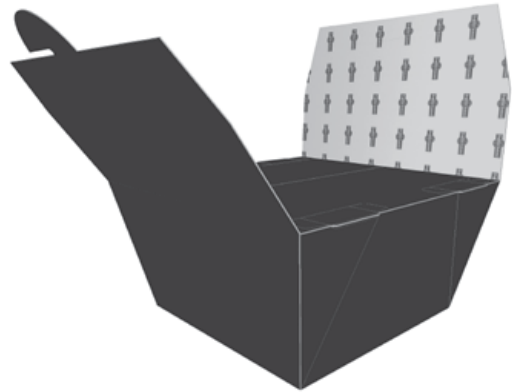

EVF41180

*EVF4 Non-Glued Trays\EVF41 Rectangular\EVF411 Tray with Hinged Lid\
EVF41180 Tapered Gusset Tray with Lid*