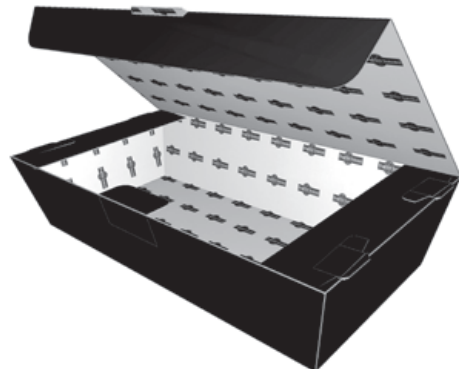

EVF41181

*EVF4 Non-Glued Trays\EVF41 Rectangular\EVF411 Tray with Hinged Lid\
EVF41181 Tapered Gusset Tray with Lid*