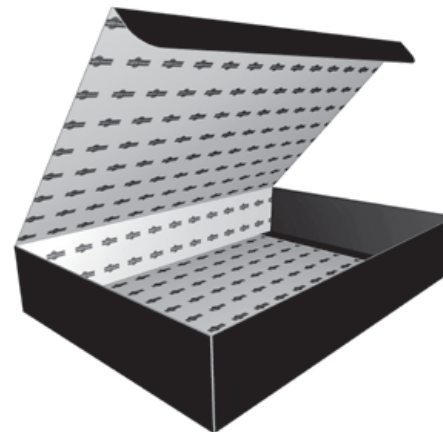

EVF41120

EVF4 Non-Glued Trays\EVF41 Rectangular\EVF411 Tray with Hinged Lid\
EVF41120 Single Wall with Flap Lock - Double Wall Pinch Lock