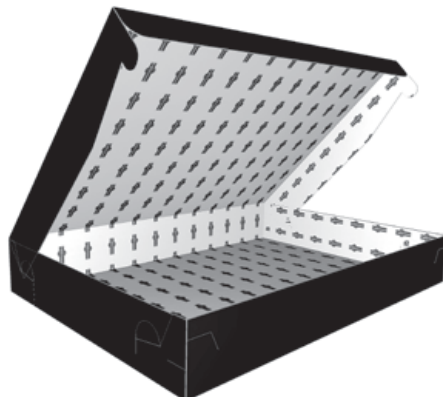

EVF41161

*EVF4 Non-Glued Trays\EVF41 Rectangular\EVF411 Tray with Hinged Lid\
EVF41161 Ear Hook Lock Corner Tray with Lid*