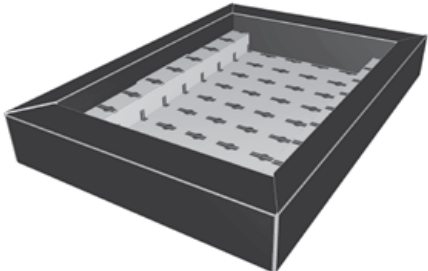

EVF41203

EVF4 Non-Glued Trays\EVF41 Rectangular\EVF412 Buffer Wall Trays\
EVF41203 Buffer Wall Tray with Shoulders